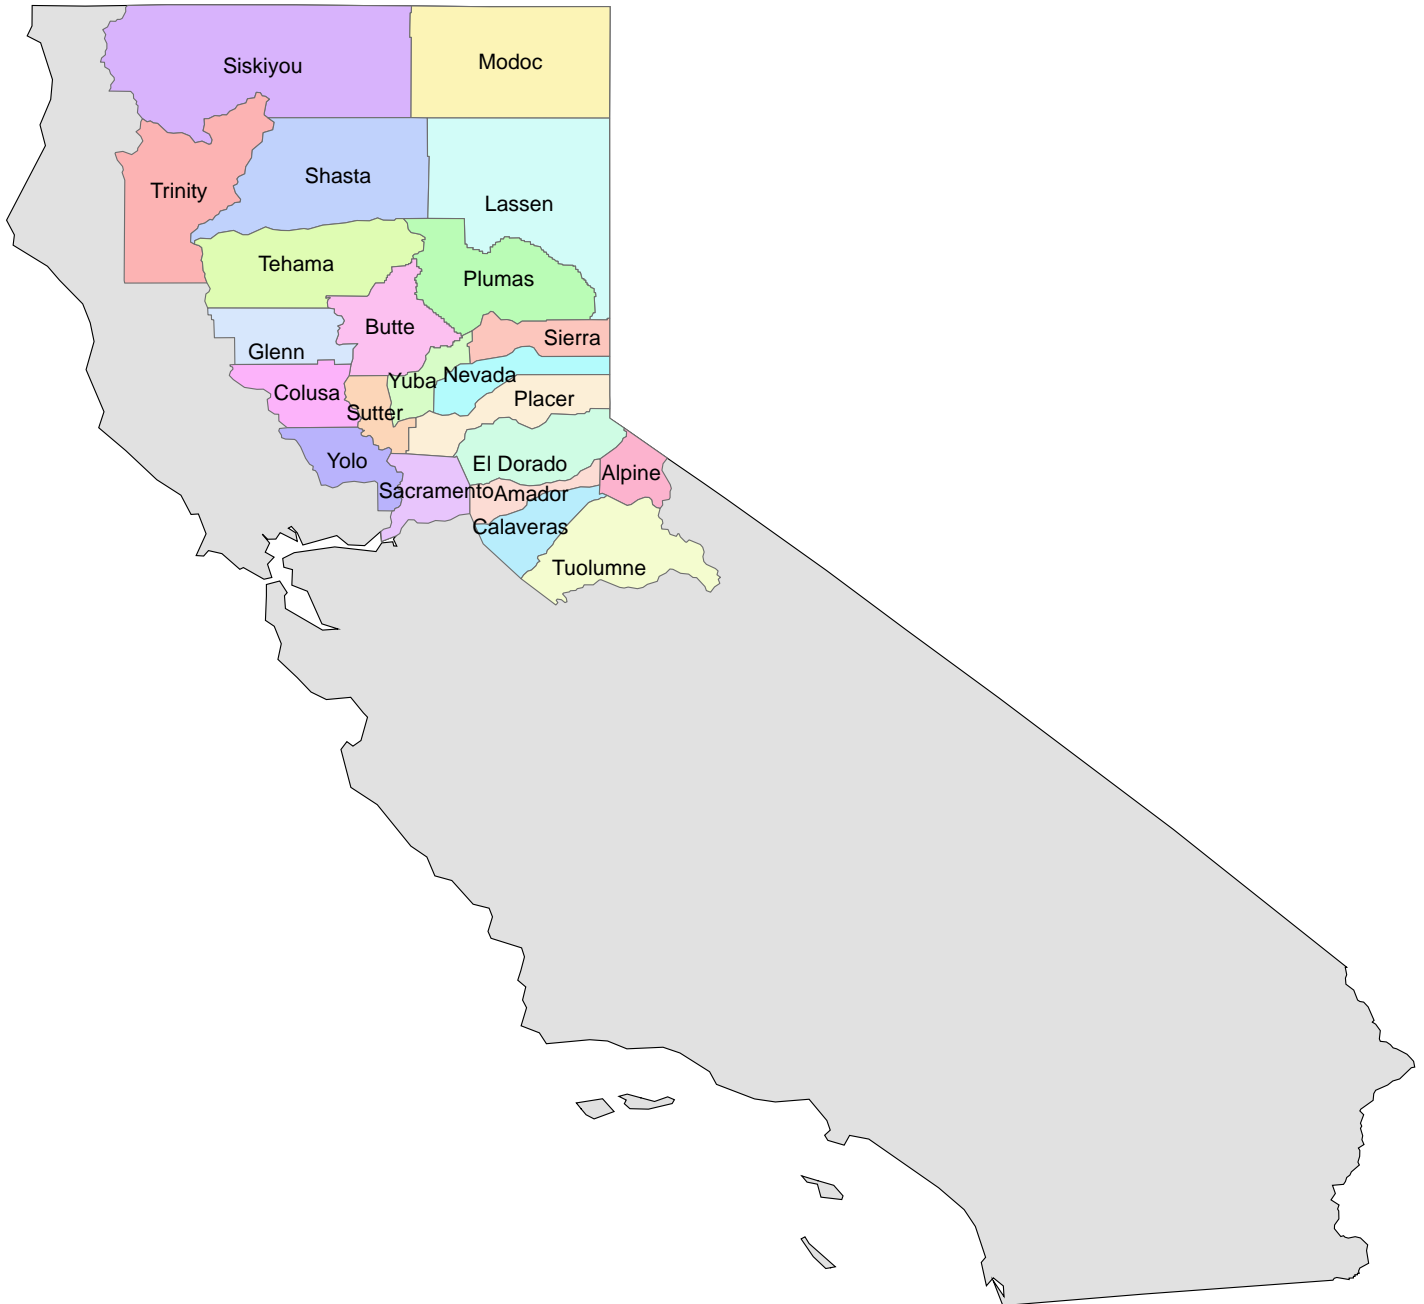

Sacramento-Shasta Chapter of The Wildlife Society Membership Area

The following counties are within the Sacramento-Shasta Chapter's boundaries:

Alpine, Amador, Butte, Calaveras, Colusa,
El Dorado, Glenn, Lassen, Modoc, Nevada,
Placer, Plumas, Sacramento, Shasta, Sierra,
Siskiyou, Sutter, Tehama, Trinity, Tuolumne,
Yolo, and Yuba.